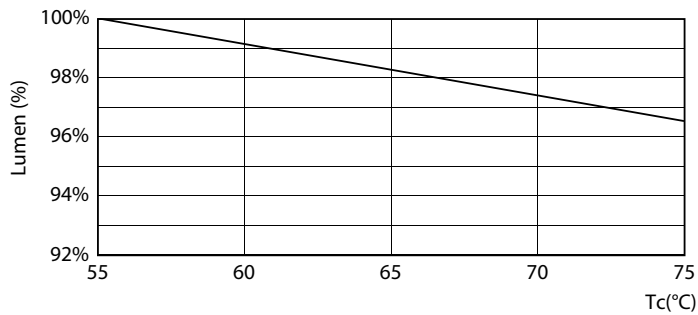

LEDtube MAS SLR 8W G13 1000lm-LDD

MASTER Value LEDtube T8

Photometric data

LEDtube 220-240V G13 3000k

Lifetime

LEDtube MAS SLR 8W 60K LumenVsTc-LMP

LEDtube MAS SLR 8W 60K LifetimeVsTc-LED

LEDtube MAS SLR 8W 60K FailureRate-LED