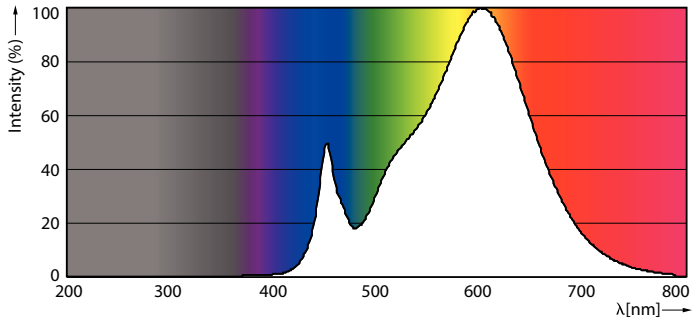

MASTER Value LEDtube T8

Photometric data

LEDtube 220-240V G13 3000k