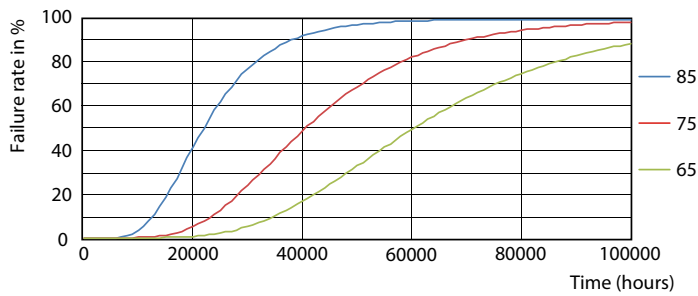

LEDtube MAS SLR 8W G13 1000lm-LDD

MASTER Value LEDtube T8

Photometric data

LEDtube 220-240V G13 3000k

Lifetime

LEDtube MAS SLR 8W 60K LumenVsTc-LMP

LEDtube MAS SLR 8W 60K LifetimeVsTc-LED

LEDtube MAS SLR 8W 60K FailureRate-LED