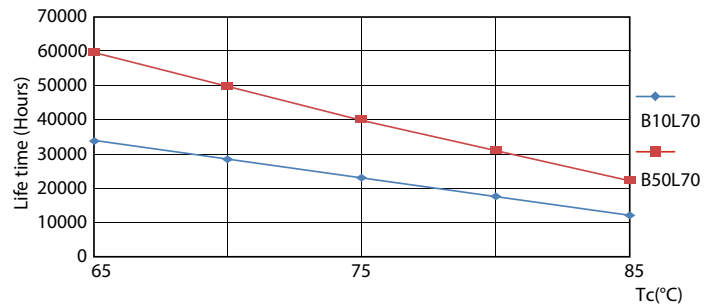

LEDtube MAS SLR 8W G13 1000lm-LDD

MASTER Value LEDtube T8

Photometric data

LEDtube 220-240V G13 3000k

Lifetime

LEDtube MAS SLR 8W 60K LumenVsTc-LMP

LEDtube MAS SLR 8W 60K LifetimeVsTc-LED

LEDtube MAS SLR 8W 60K FailureRate-LED