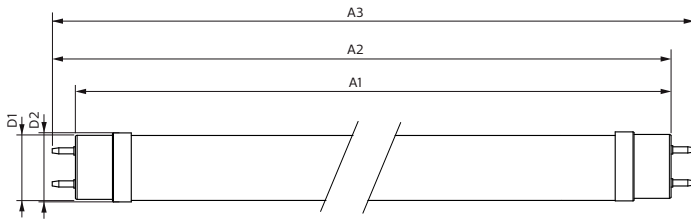

Product data

General Information		Power (Nom)	
Cap-Base	G13 [Medium Bi-Pin Fluorescent]		8 W
EU RoHS compliant	Yes	Lamp Current (Max)	38 mA
Nominal Lifetime (Nom)	60000 h	Lamp Current (Min)	34 mA
Switching Cycle	200000X	Starting Time (Nom)	0.5 s
Flux measurement reference	Sphere	Warm Up Time to 60% Light (Nom)	0.5 s
		Power Factor (Nom)	0.9
		Voltage (Nom)	220-240 V
Light Technical		Temperature	
Color Code	830 [CCT of 3000K]	T-Ambient (Max)	45 °C
Beam Angle (Nom)	190 °	T-Ambient (Min)	-20 °C
Luminous Flux (Nom)	1000 lm	T-Storage (Max)	65 °C
Color Designation	White (WH)	T-Storage (Min)	-40 °C
Correlated Color Temperature (Nom)	3000 K	T-Case Maximum (Nom)	55 °C
Luminous Efficacy (rated) (Nom)	125.00 lm/W		
Color Consistency	<6	Controls and Dimming	
Color Rendering Index (Nom)	80	Dimmable	No
LLMF At End Of Nominal Lifetime (Nom)	70 %		
Operating and Electrical		Mechanical and Housing	
Input Frequency	50 to 60 Hz	Bulb Finish	Frosted

MASTER Value LEDtube T8

Bulb Material	Glass
Product Length	600 mm
Bulb Shape	Tube, double-ended
Approval and Application	
Energy Efficiency Class	E
Energy Saving Product	Yes
Approval Marks	RoHS compliance TUV CE marking KEMA Keur certificate
Energy Consumption kWh/1000 h	8 kWh
EPREL Registration Number	403609

Product Data	
Full product code	871869964679000
Order product name	MASTER LEDtube VLE 600mm HO 8W 830 T8
EAN/UPC - Product	8718699646790
Order code	929002021102
Numerator - Quantity Per Pack	1
Numerator - Packs per outer box	10
Material Nr. (12NC)	929002021102
Net Weight (Piece)	0.120 kg

Dimensional drawing

Product	D1	D2	A1	A2	A3
MASTER LEDtube VLE 600mm HO 8W 830 T8	25.8 mm	28 mm	588.5 mm	595.5 mm	602.5 mm

TLED 2ft 220-240V 8-18W 1000lm 3000K G13

Photometric data

LEDtube MAS SLR 8W G13 1000lm 830-GUL