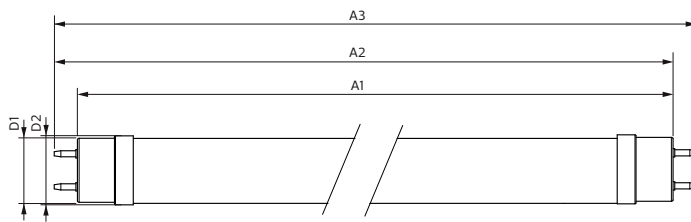

Controls and Dimming	
Dimmable	No

Mechanical and Housing	
Bulb Material	Glass

Master Value LEDtube T8

Product Length	1500 mm
Approval and Application	
Energy Efficiency Label (EEL)	A++
Energy Saving Product	Yes
Approval Marks	RoHS compliance TUV CE marking KEMA Keur certificate
Energy Consumption kWh/1000 h	21 kWh
Product Data	
Full product code	871869964693600

Dimensional drawing

Product	D1	D2	A1	A2	A3
MASTER LEDtube VLE 1500mm HO 20.5W 840 T8	25.8 mm	28 mm	1498.7 mm	1505.8 mm	1512.9 mm

TLED 5ft 220-240V20.5-58W3100lm4000K G13

Photometric data

LEDtube 220-240V G13