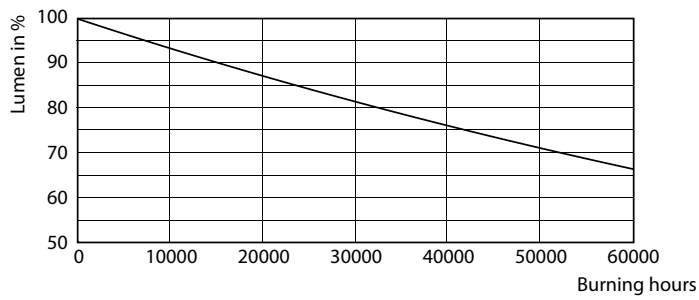

Product data

General Information	
Cap-Base	G13 [Medium Bi-Pin Fluorescent]
EU RoHS compliant	Yes
Nominal Lifetime (Nom)	50000 h
Switching Cycle	200000X

Light Technical	
Color Code	840 [CCT of 4000K]
Beam Angle (Nom)	240 °
Luminous Flux (Nom)	3100 lm
Color Designation	Cool White (CW)
Correlated Color Temperature (Nom)	4000 K
Luminous Efficacy (rated) (Nom)	151.00 lm/W
Color Consistency	<6
Color Rendering Index (Nom)	83
LLMF At End Of Nominal Lifetime (Nom)	70 %

LEDtube 220-240V G13 5ft 3100lm 4000k

Master Value LEDtube T8

Photometric data

LEDtube 220-240V G13 4000k

Lifetime

LEDtube 220-240V G13 LumenVsTc

LEDtube 220-240V G13

LEDtube 220-240V G13