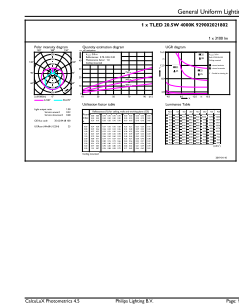

Controls and Dimming	
Dimmable	No

Mechanical and Housing	
Bulb Material	Glass

Master Value LEDtube T8

Product Length	1500 mm
Approval and Application	
Energy Efficiency Label (EEL)	A++
Energy Saving Product	Yes
Approval Marks	RoHS compliance TUV CE marking KEMA Keur certificate
Energy Consumption kWh/1000 h	21 kWh
Product Data	
Full product code	871869964693600

Order product name	MASTER LEDtube VLE 1500mm HO 20.5W 840 T8
EAN/UPC - Product	8718699646936
Order code	929002021802
Numerator - Quantity Per Pack	1
Numerator - Packs per outer box	10
Material Nr. (12NC)	929002021802
Net Weight (Piece)	0.270 kg

Dimensional drawing

Product	D1	D2	A1	A2	A3
MASTER LEDtube VLE 1500mm HO 20.5W 840 T8	25.8 mm	28 mm	1498.7 mm	1505.8 mm	1512.9 mm

TLED 5ft 220-240V20.5-58W3100lm4000K G13

Photometric data

LEDtube 220-240V G13