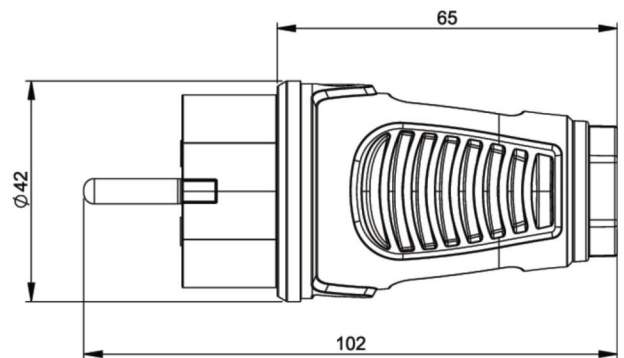

PCE data sheet

article#	0511-rs
article description	Taurus2 rubber plug nat IP54 (red/black)
description long	Safety plug series Taurus2 - rubber color (housing/ring): red/black material (housing/contact carrier): TPE/PA6 earthing system: Austrian/German 16A / 250V AC / 3p (2P+E), protection rating: IP54
GTIN (EAN)	9003399466298
country of origin	AT
customs number	85366990
net weight	0.068 kg
packaging quantity	30
minimum order quantity	500

ETIM 8.0	EC000242
Model	Protective contact (SCHUKO)
Material	Rubber
Material quality	Thermoplastic
For heavy conditions (in accordance with VDE)	True
Degree of protection (IP)	IP54
Angle of plug	Straight
Connection system	Screwed terminal
Colour	Red
Number of poles	3
Nominal voltage	250 V
Nominal current	16 A

K (cable Ø)	6-13 mm
wire flexible	0,75-2,5 mm ²
contact screws	80 Ncm
strain relief	110 Ncm
dismantling length	30 mm
stripping length	7 mm

<https://www.pcelectric.at/shop/en/?func=detail&artnr=0511-rs>